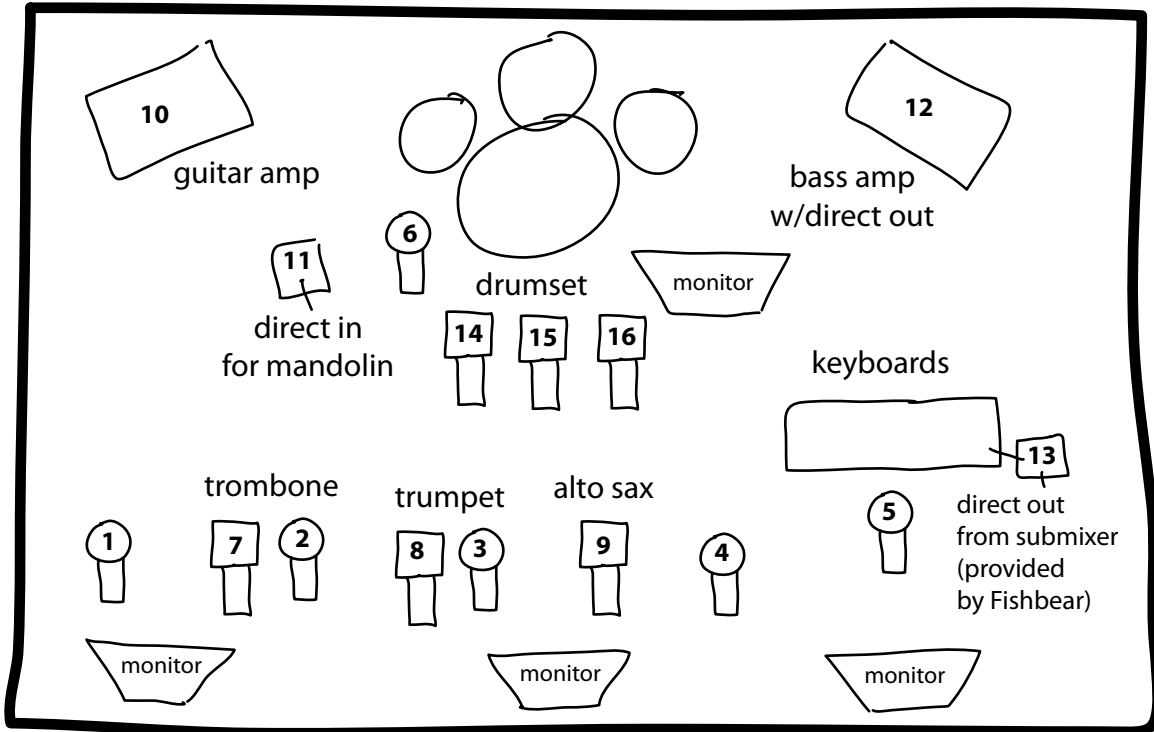

Fishbear

LOOK LIKE FISH • ACT LIKE BEAR

Stage Plot

audience

Mic #	Type	Model	For
Front line, stage right to stage left			
1	Vocal	SM-58	Hadley: vocals
7	Instr	Audix D4	Seb: trombone
2	Vocal	SM-58	Seb: vocal
8	Instr	Audix D2	Josh: trumpet
3	Vocal	SM-58	Josh: vocal
9	Instr	Audix D4	Travis: sax
4	Vocal	Beta 87	Gaven: vocals
5	Vocal	SM-58	Travis: vocals at keyboard
13	DI	Whirlwind	Travis: keyboards (2)
Back line, stage right to stage left			
10	Guitar mic	S-609 / SM57	Hadley: guitar amp
11	DI	Whirlwind	Seb: mandolin amp
6	Vocal	Beta 57	Ben: vocals at drums
14	Kick Mic	Audix D6	Ben: kick drum
15	Instr	Audix D1	Ben: snare
16	Condenser	Rode NT3	Ben: drums overhead
12	DI	Whirlwind	Gaven: bass amp